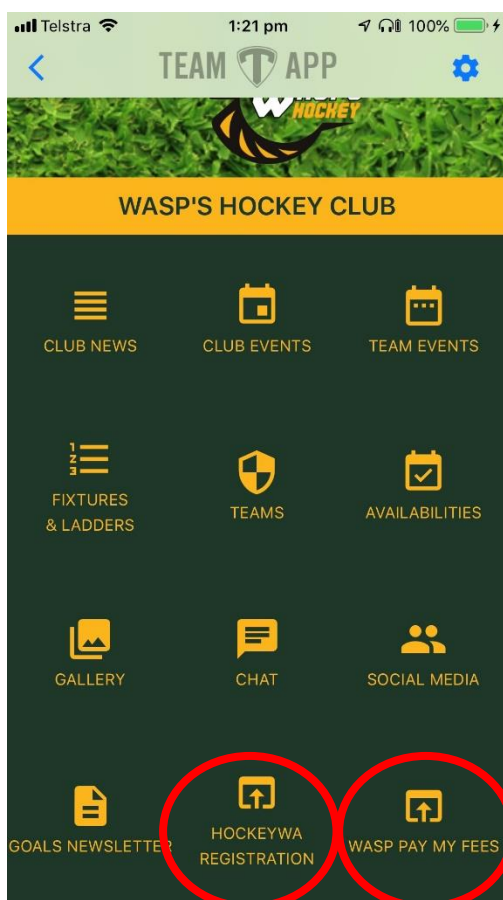

Instructions to Download & Register for WASP's Junior Hockey using TeamApp

If you don't already have TeamApp:

Go to the relevant App Store for your device and search for TeamApp

Or using your device click on this URL <https://www.teamapp.com/app>

Once you have TeamApp search for “Wasp’s Hockey Club” using the Magnifying glass in the top left.

You have found us when you see this logo!

Register or Login using the prompts.

You can then complete the 2-step registration process: