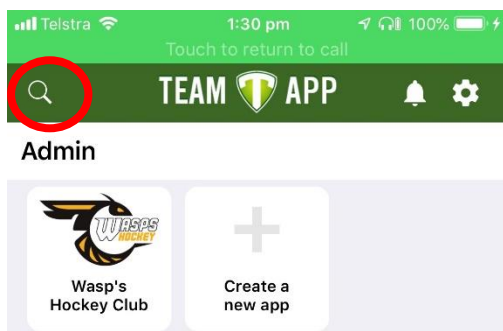

Instructions to Download & Register for WASP's Junior Hockey using TeamApp

If you don't already have TeamApp:

Go to the relevant App Store for your device and search for TeamApp

Or using your device click on this URL <https://www.teamapp.com/app>

Once you have TeamApp search for “Wasp’s Hockey Club” using the Magnifying glass in the top left.

You have found us when you see this logo!

Register or Login using the prompts.

You can then complete the 2-step registration process: